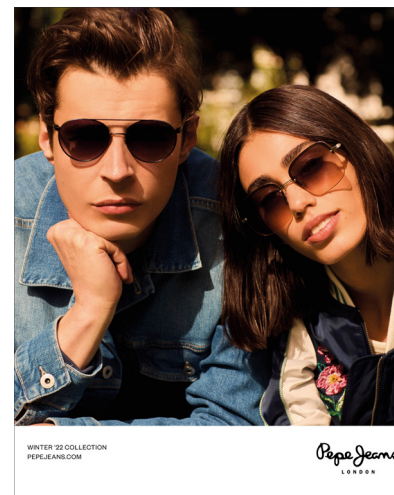

SOFT COVER CASE
with clip storage & cleaning cloth